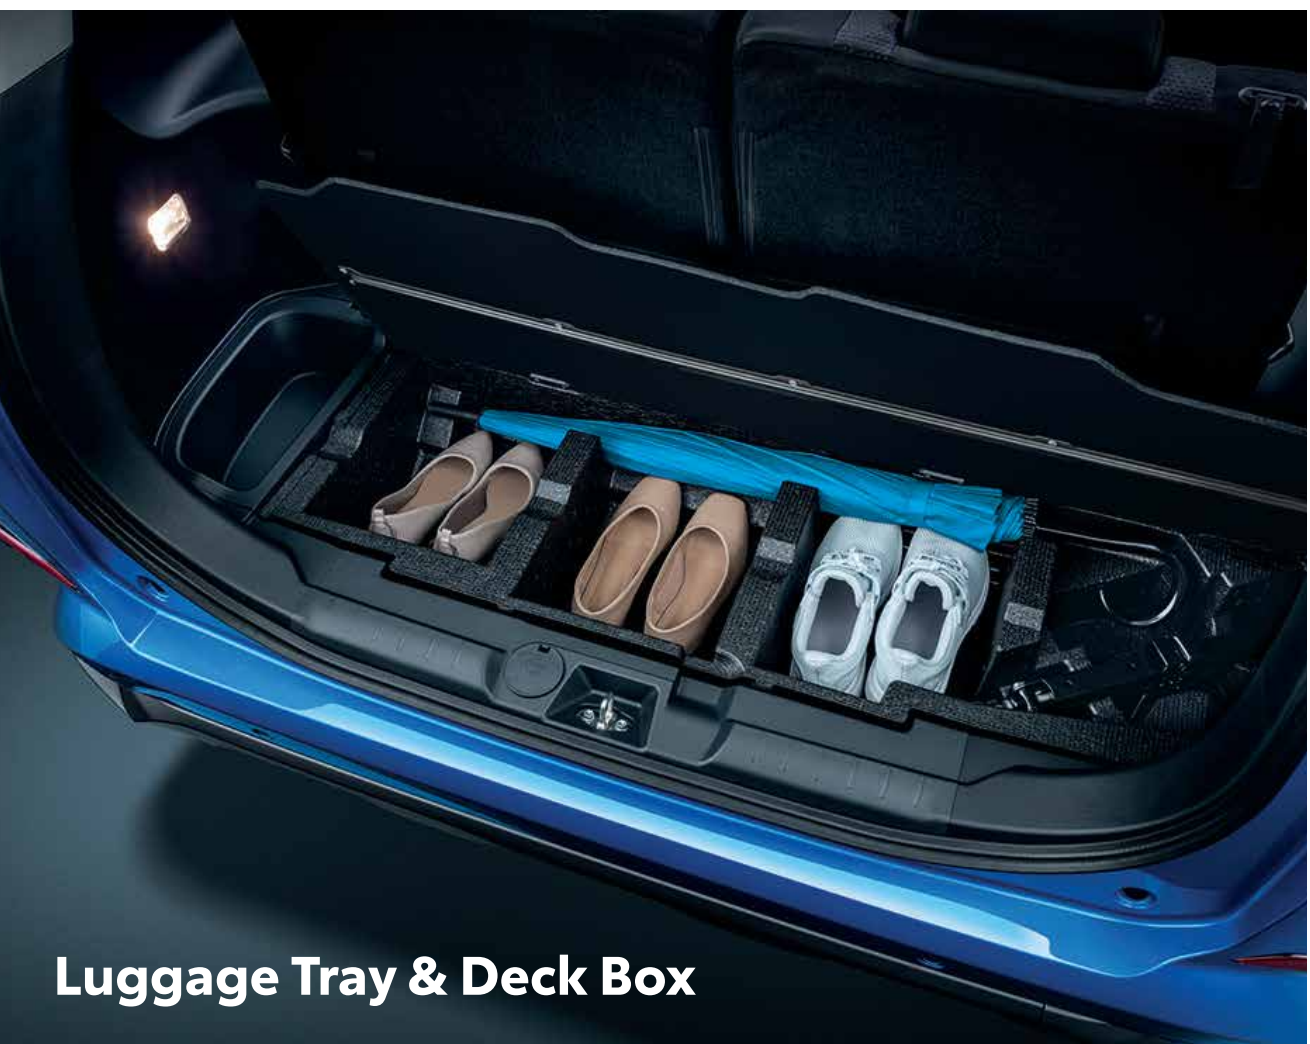

In a Veloz, you can drive in style without compromising comfort.

Premium Semi-Leather Seats

Ensuring pleasant journeys with unparalleled comfort.

7" Colour Multi-Information Display

Stay on top of your car's needs, designed with a premium touch.

LED Ambient Light

Amplify comfort and premium feel.

Two-Tone Soft Pad Interior

Elegant finishing that exudes premiumness.

SPACE
**COMFORTABLE
& CONVENIENT**

No matter the place, distance or occasion, the Veloz is versatile and well-equipped to suit your needs.

Foldable Seats for Extra Space

Big Luggage Space

Roof Rails to Carry Extra Cargo

Luggage Tray & Deck Box

Actual vehicle may vary from image shown.

7 Seats with Multi-Fold Configurations

Spacious and Comfortable Interior