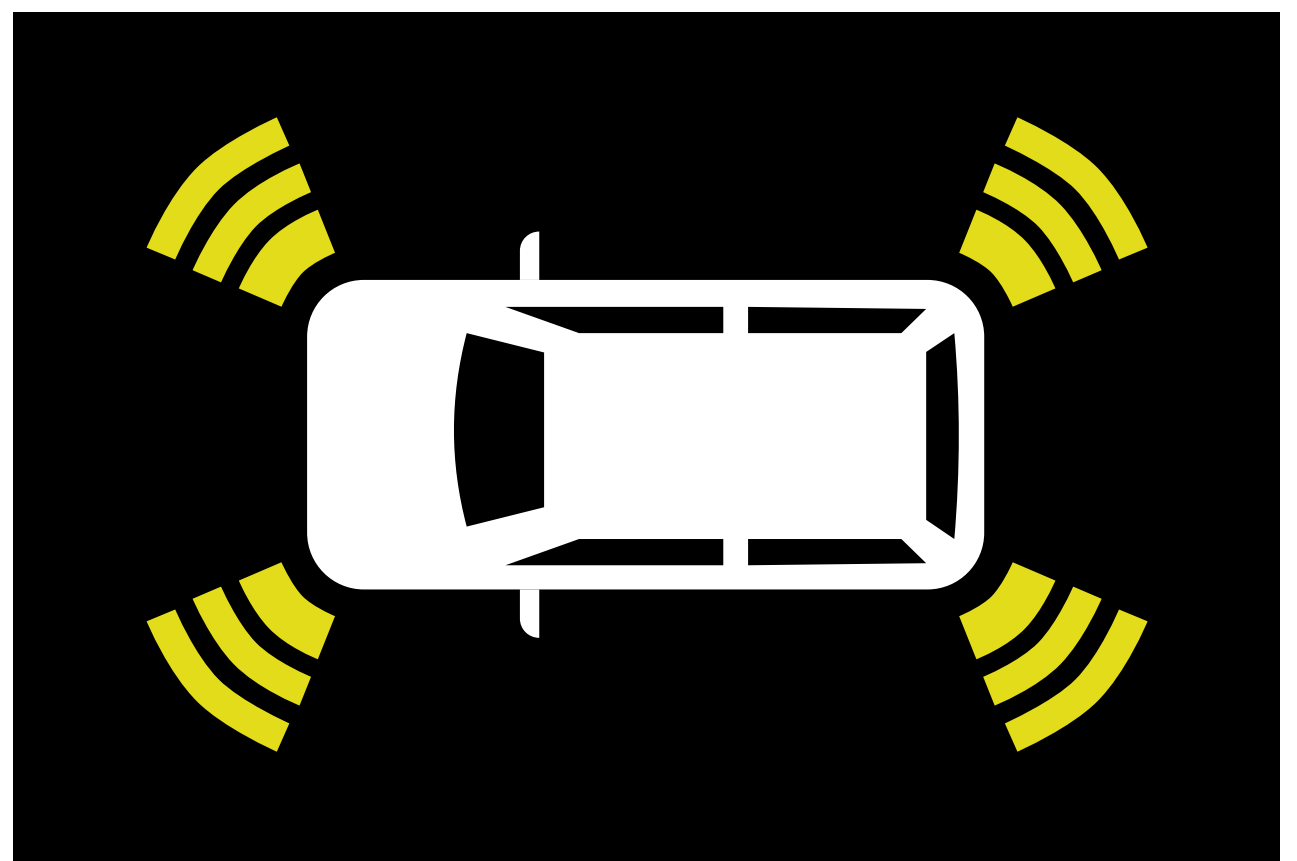

Front & Rear Sonar Sensor

Alerts driver when the vehicle is in close proximity of an object/vehicle.