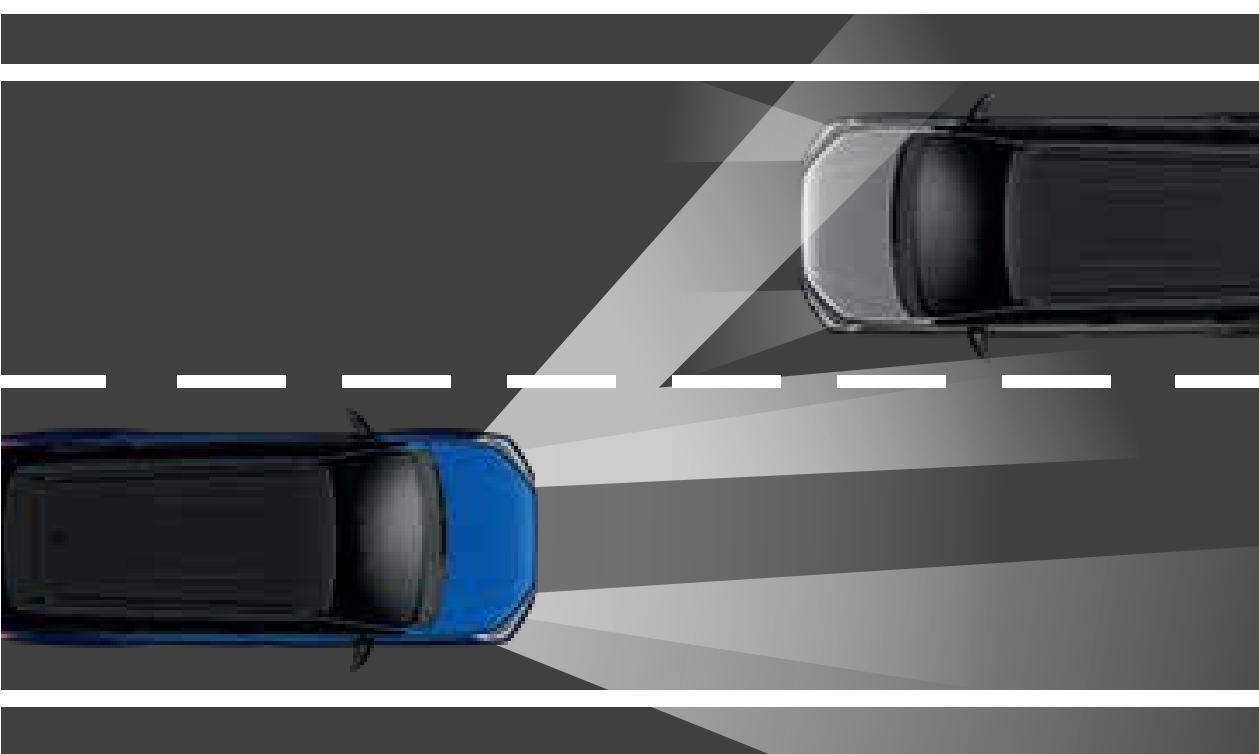

Adaptive Cruise Control (ACC)

Follows the preceding vehicle at a safe distance with its on-board stereo camera.

Adaptive Driving Beam (ADB)

Automatically adjusts the headlamp light distribution to not dazzle preceding and oncoming vehicles.

Actual vehicle may vary from image shown.

360-T ADVANCED

SAFE-T Trust for smoother journeys ahead

Blind Spot Monitor (BSM)

Detects vehicles that may not be visible to the driver when changing lanes or reversing.