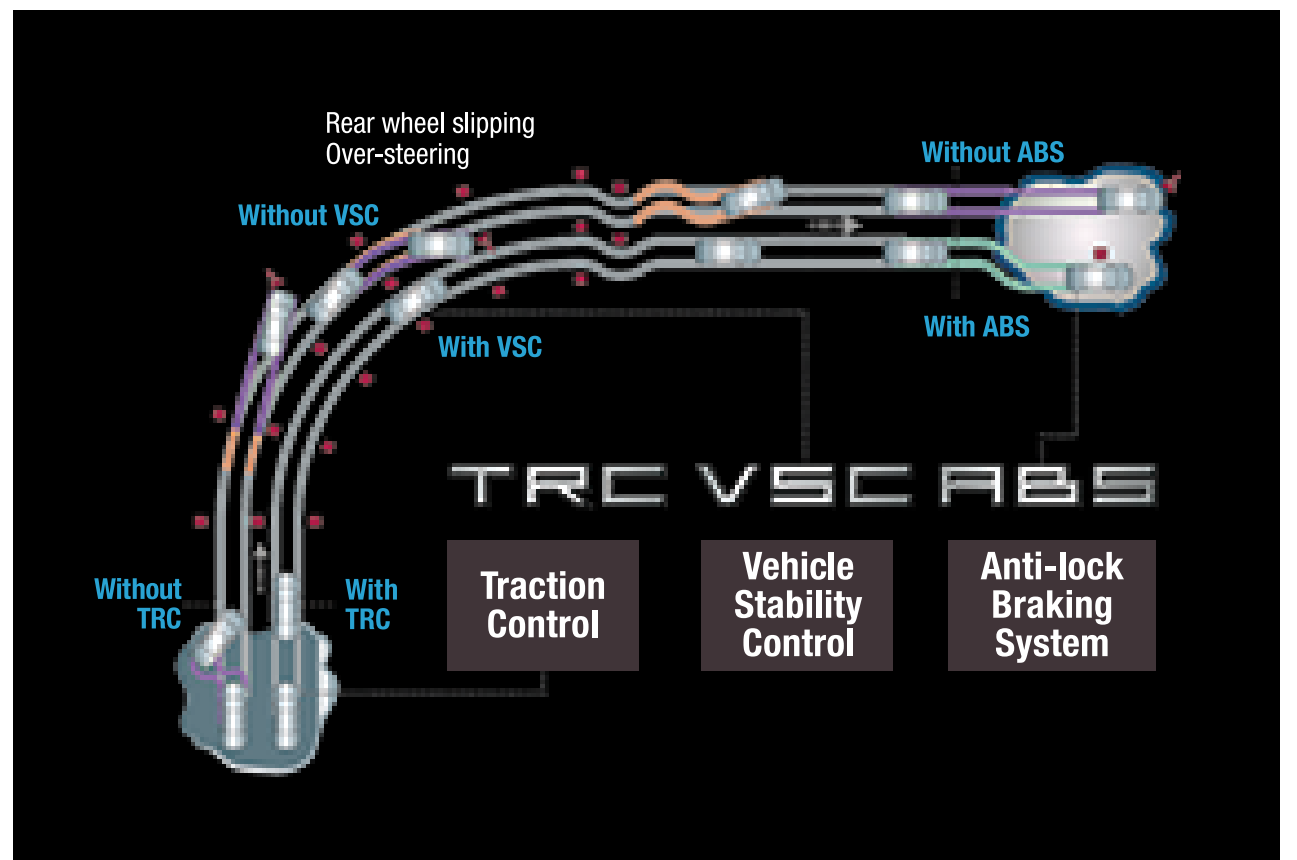

Adaptive Cruise Control (ACC)

Follows the preceding vehicle at a safe distance with its on-board stereo camera.

Adaptive Driving Beam (ADB)

Automatically adjusts the headlamp light distribution to not dazzle preceding and oncoming vehicles.

Actual vehicle may vary from image shown.

360-T ADVANCED

SAFE-T Trust for smoother journeys ahead

Blind Spot Monitor (BSM)

Detects vehicles that may not be visible to the driver when changing lanes or reversing.

Rear Cross Traffic Alert (RCTA)

Assists the driver when in reverse.

3D Panoramic View Monitor (PVM)

Easily maneuver your vehicle in tight spaces.

Vehicle Stability Control (VSC)

with Traction Control (TRC)