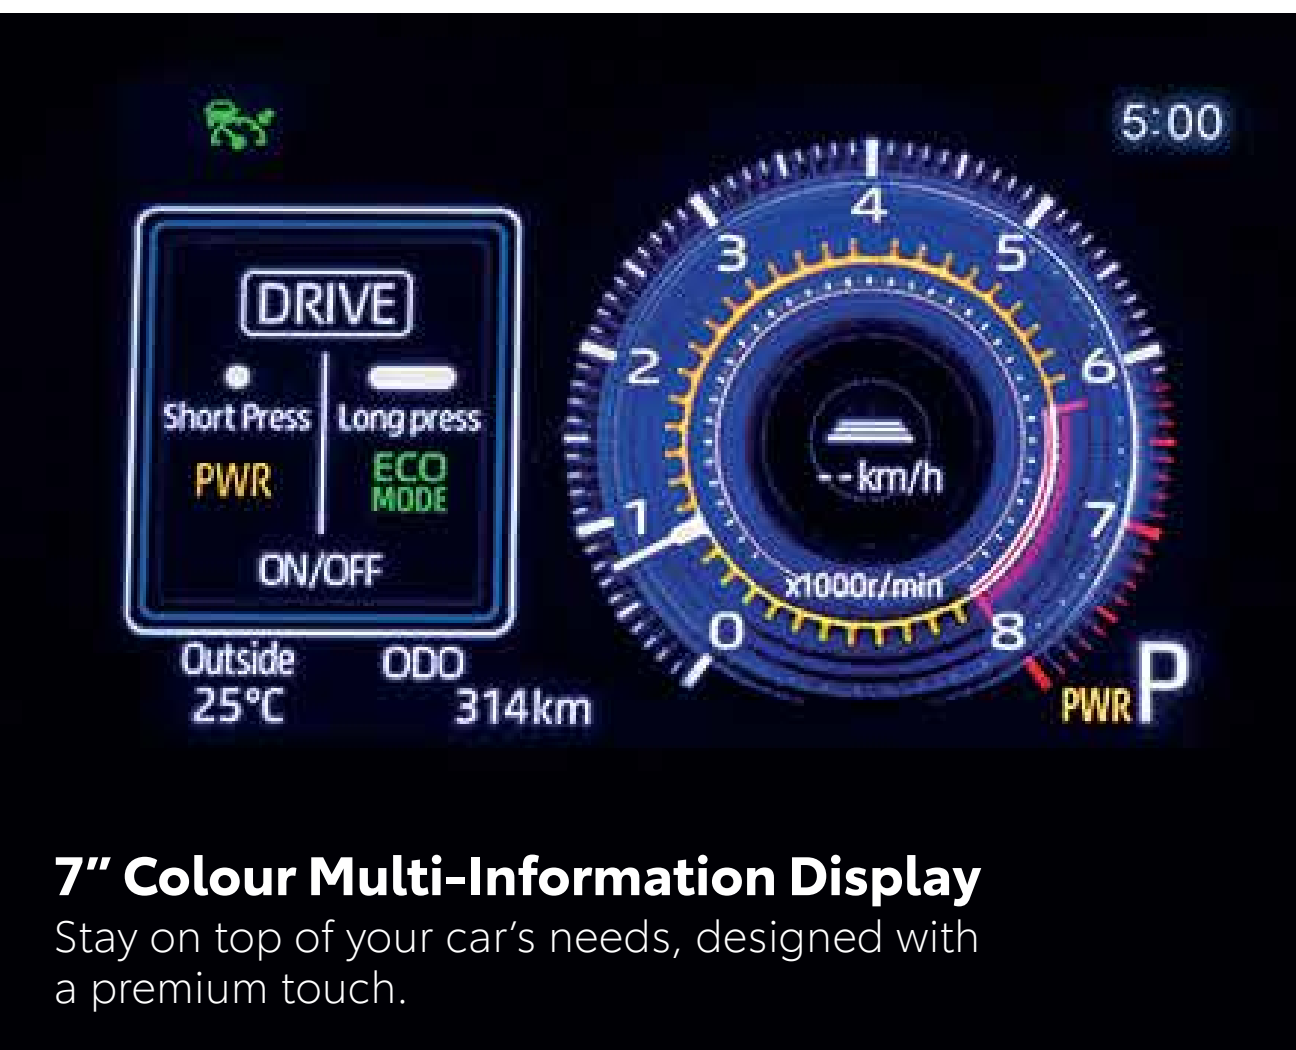

In a Veloz, you can drive in style without compromising comfort.

Premium Semi-Leather Seats

Ensuring pleasant journeys with unparalleled comfort.

7" Colour Multi-Information Display

Stay on top of your car's needs, designed with a premium touch.