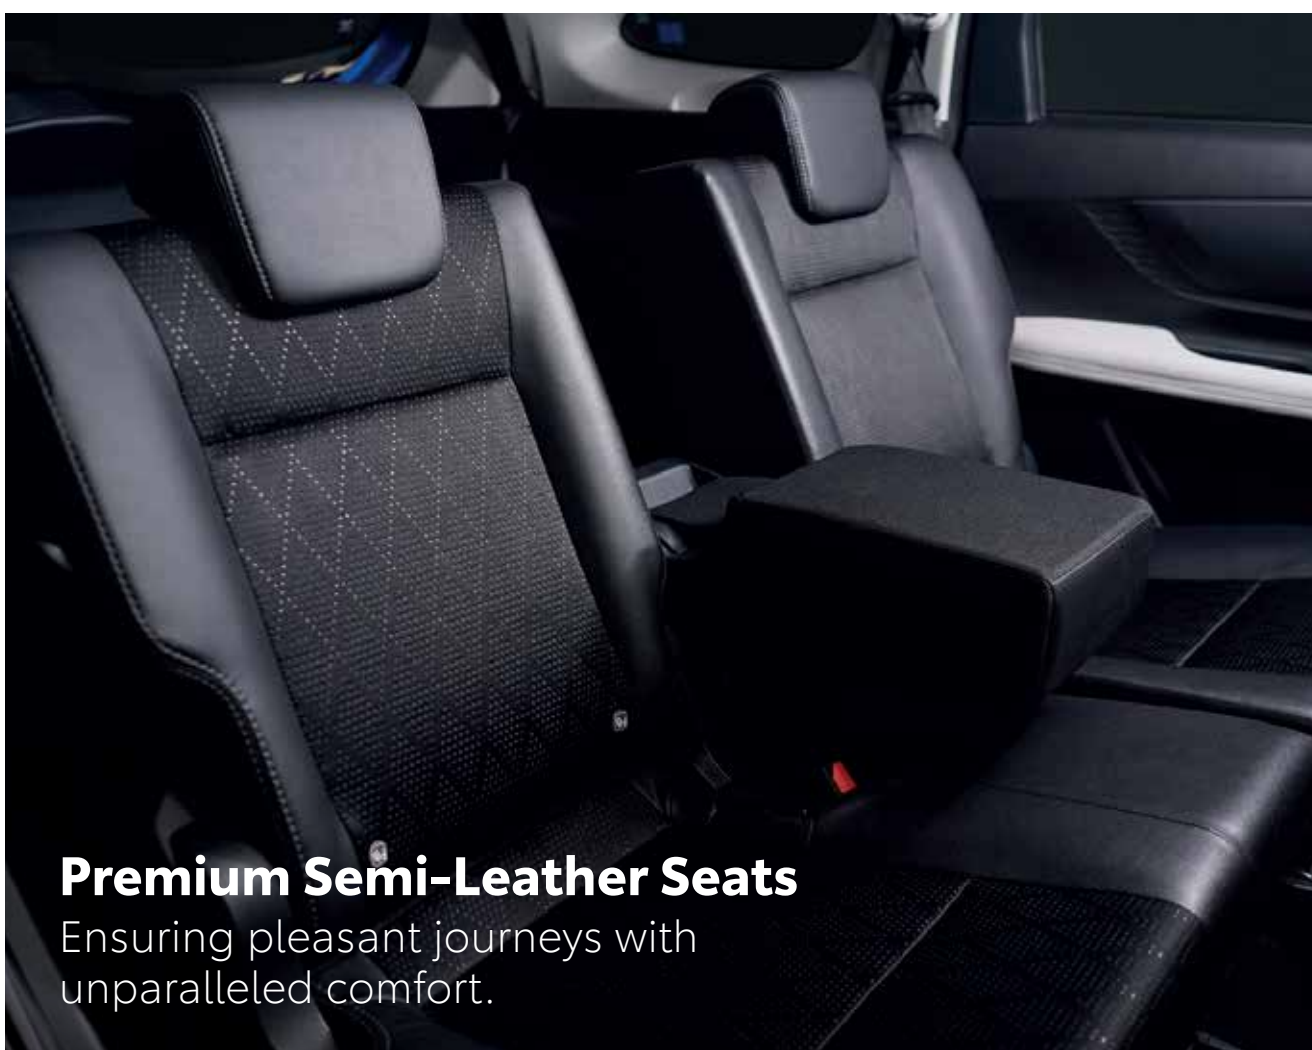

Full LED Rear Combination Lamps

Bold and distinct look.

Outer Mirror Foot Lamp

Enhances visibility as you approach the car.

17" Alloy Rim

Alloy spokes that exude distinctive character.

INTERIOR **SPACIOUS & DYNAMIC DESIGN**

In a Veloz, you can drive in style without compromising comfort.

Premium Semi-Leather Seats

Ensuring pleasant journeys with unparalleled comfort.

7" Colour Multi-Information Display

Stay on top of your car's needs, designed with a premium touch.

LED Ambient Light

Amplify comfort and premium feel.

Two-Tone Soft Pad Interior

Elegant finishing that exudes premiumness.

SPACE
**COMFORTABLE
& CONVENIENT**

No matter the place, distance or occasion, the Veloz is versatile and well-equipped to suit your needs.